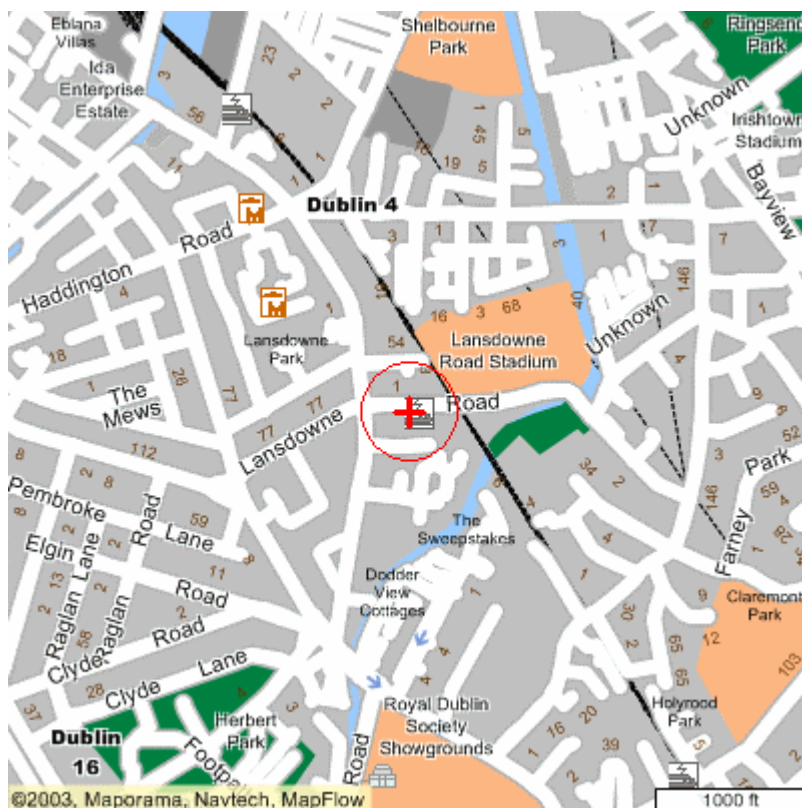

Institute of Public Administration

57-61 Lansdowne Road

Dublin 4

01 2403600

How to get here:

By Dart: We are just beside Lansdowne Road Dart Station; Turn left when you leave the station.

By Bus: Bus routes 5, 7, 7A, 18, 27X and 45 all service Ballsbridge. Get off at the Jury's Hotel stop, go left and then turn right down Lansdowne Road. Cross Shelbourne Road and we are on the right.

By Car: Car parking is limited at the IPA, as is disk parking in the area. This method of arrival is not recommended. We have some disabled driver spaces. If you require one, call us in advance at 01 2403600.