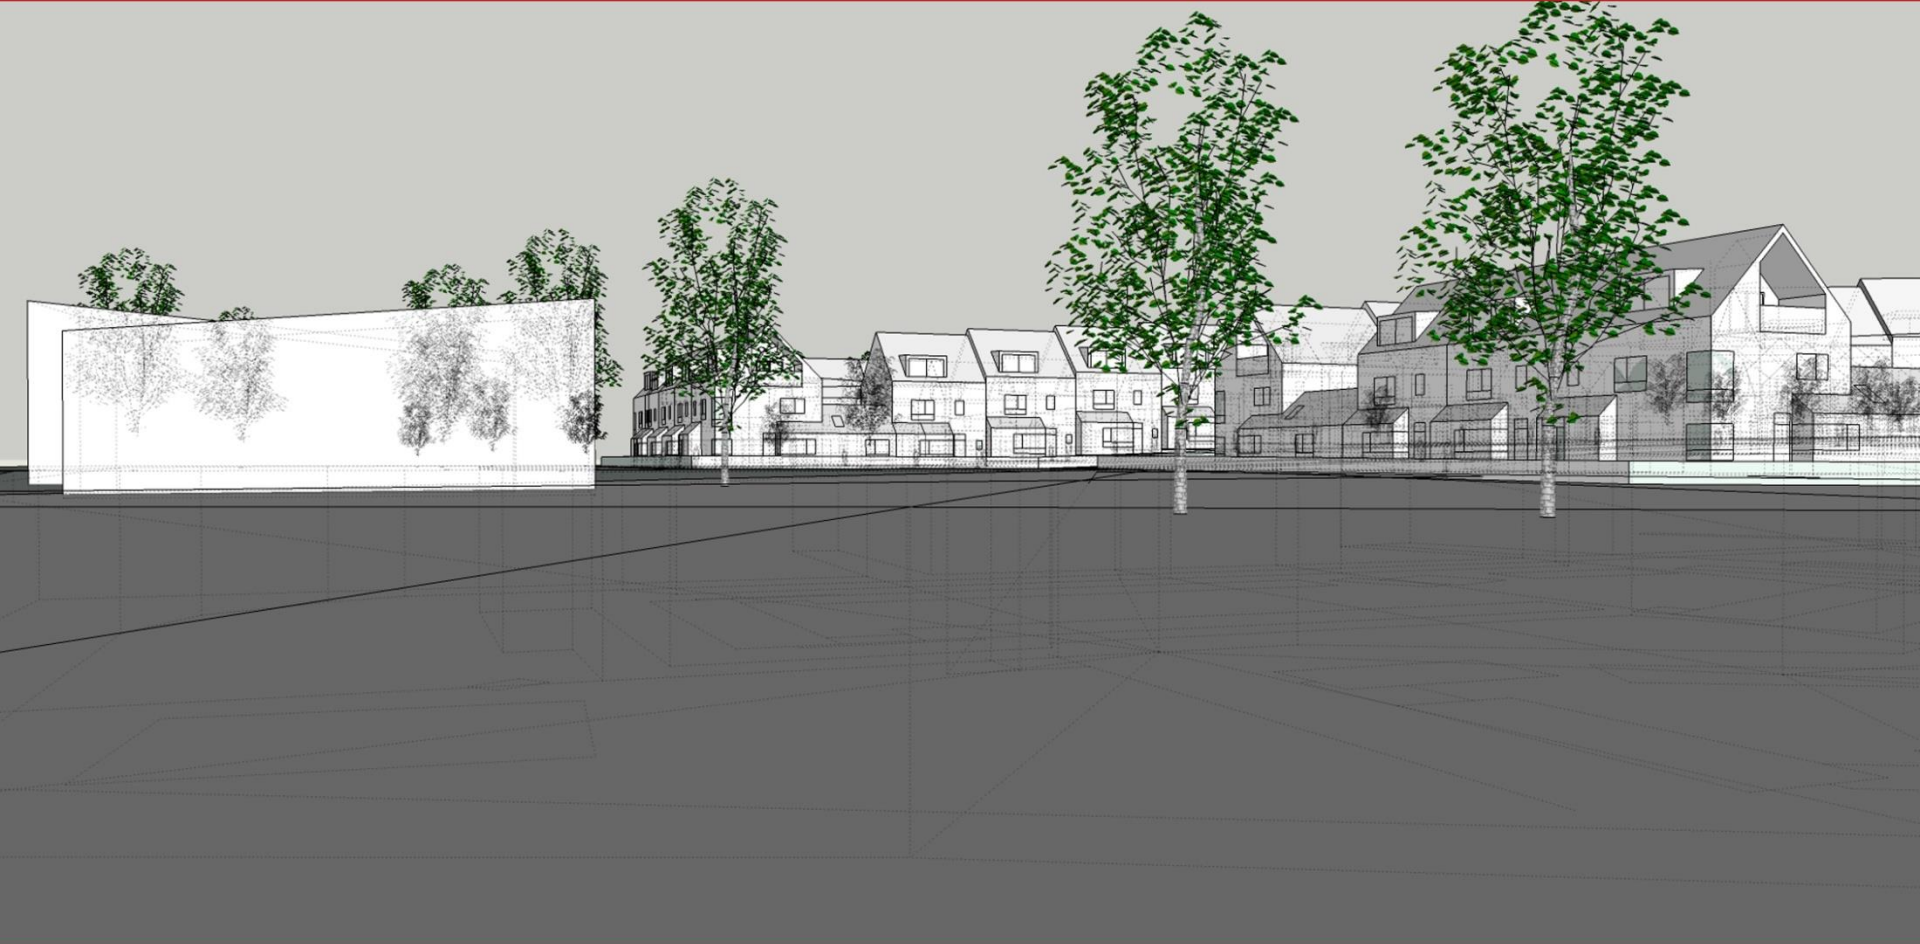

DEANROCK HOUSING PROJECT