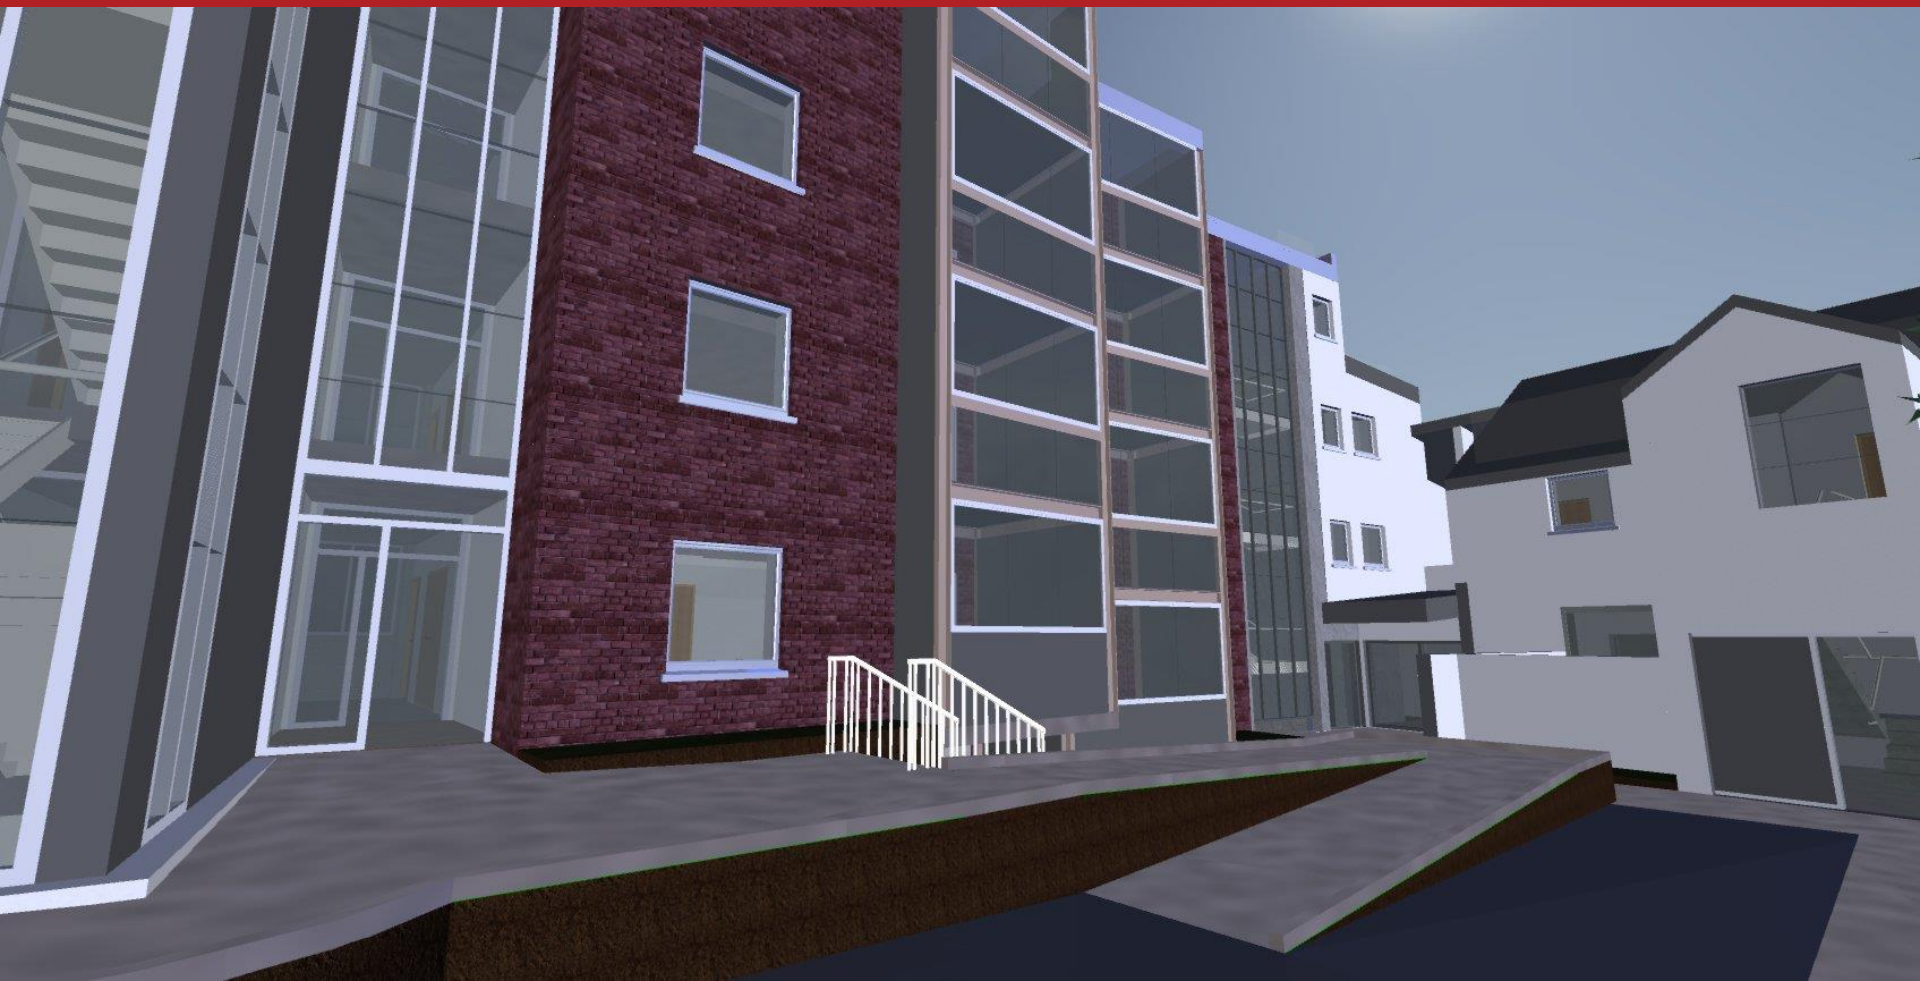

GERALD GRIFFIN APARTMENTS