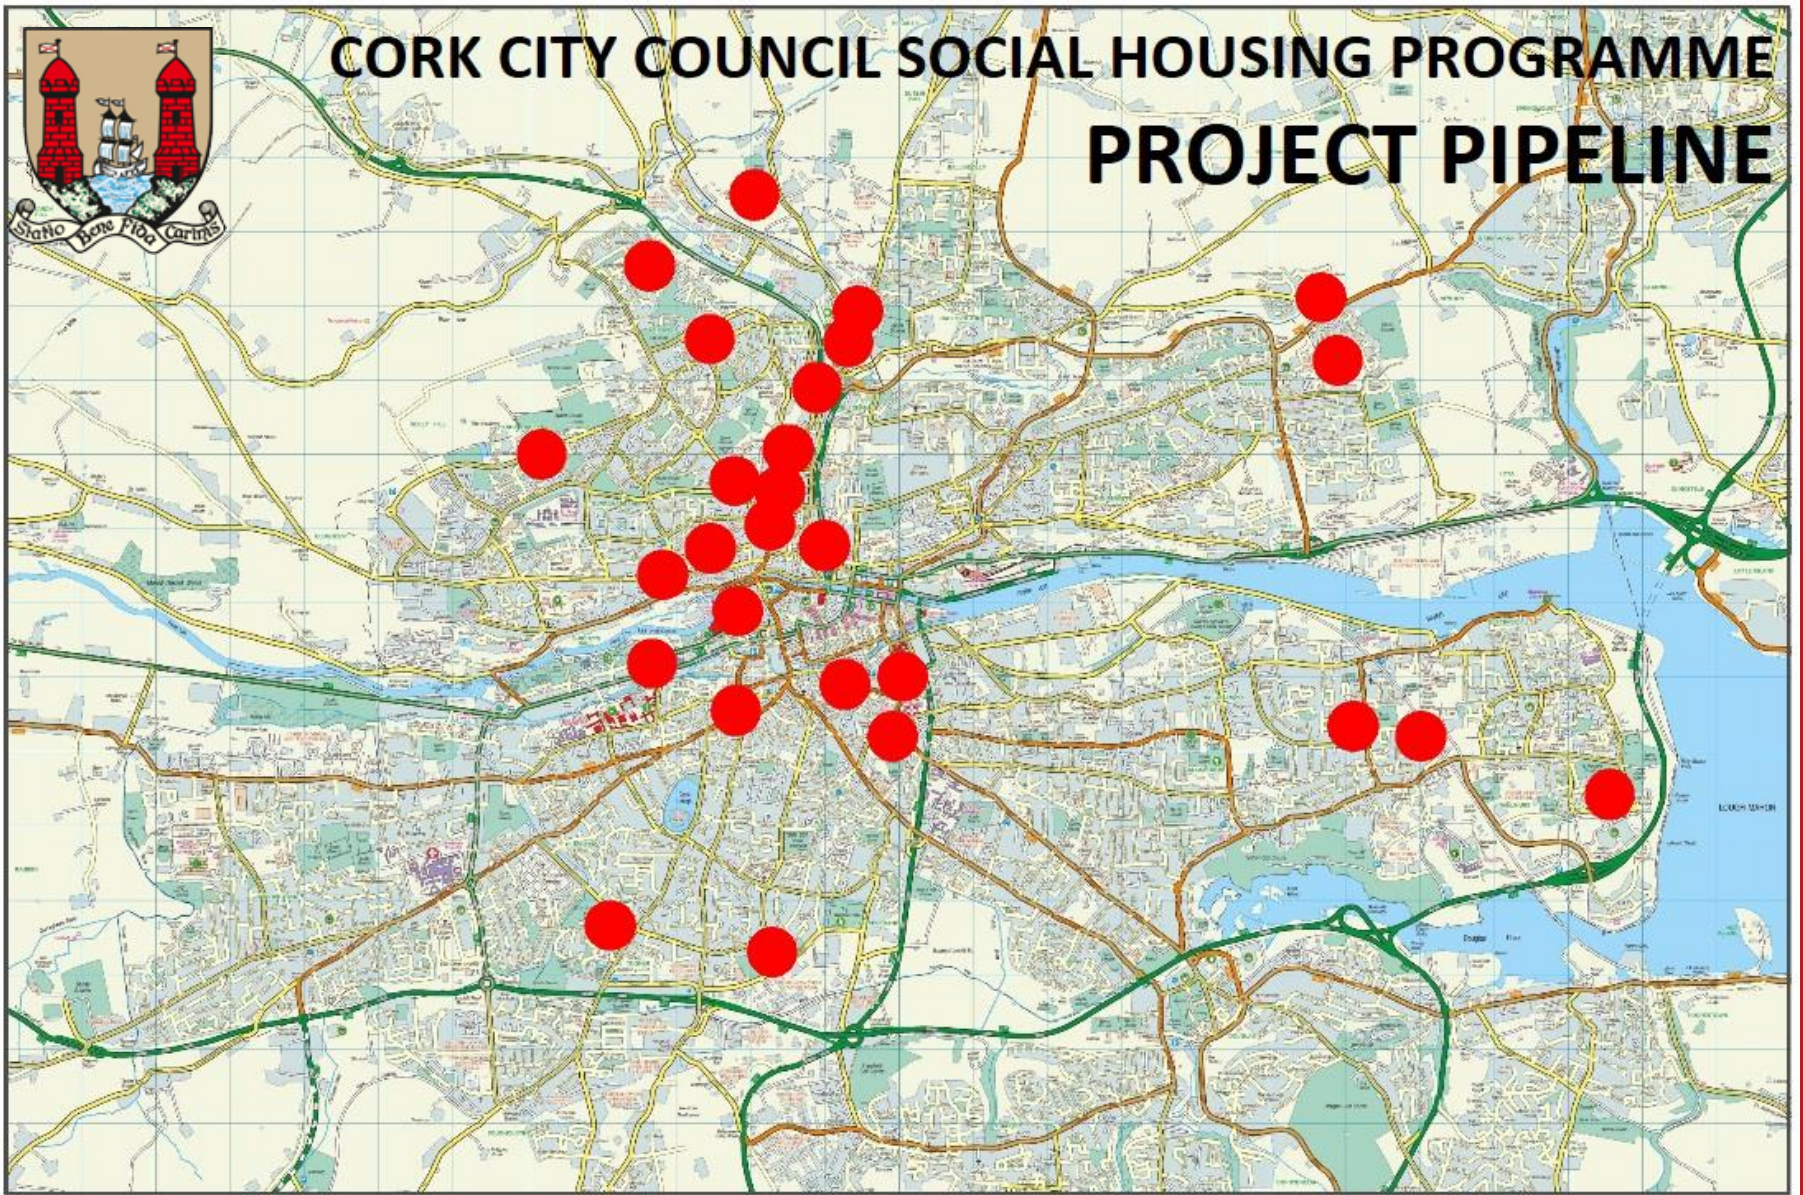

Rebuilding Ireland

Action Plan for Housing and Homelessness

CORK CITY COUNCIL
BUILDING NEW HOMES

CORK CITY COUNCIL SOCIAL HOUSING PROGRAMME PROJECT PIPELINE

BOHERBOY ROAD MIXED TENURE DEVELOPMENT

SHERIDAN PARK HOUSES & APARTMENTS

SHERIDAN PARK OFFICIAL OPENING

Rebuilding Ireland

Action Plan for Housing and Homelessness

**CITY NORTHWEST QUARTER
REGENERATION**

PHASE 2A HOUSES & APARTMENTS

CHURCHFIELD PLACE EAST HOUSES

ST. JOHN'S WELL HOUSES